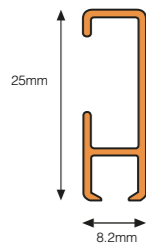

CURTAIN TRACKS

EVAGLIDE 'H' PROFILE

PROFILE

Weight: 150 grams per metre
dimensions: 8.2mm x 25mm

Available in

PRODUCT INFORMATION

- Narrow hand drawn system for all types of lightweight curtains
- Easy installation with inserted gliders into the profile

EVAGLIDE 'H' PROFILE WHITE - MADE TO MEASURE PRICES

Width	Standard Carriers	EasiWave
100cm	POA	POA
150cm	POA	POA
200cm	POA	POA
250cm	POA	POA
300cm	POA	POA
350cm	POA	POA
400cm	POA	POA
500cm	POA	POA
600cm	POA	POA