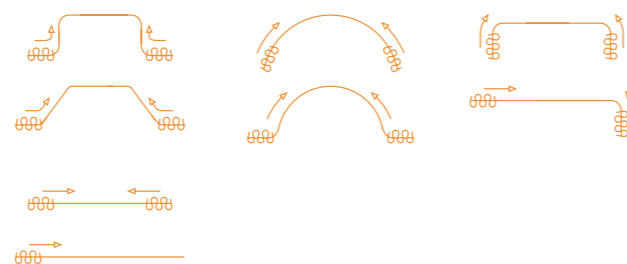

BENDING/CURVING

The track can be bent using a 10cm radius. Continuous curving can easily be done using the continuous curver. Also the possibility of curving for special windows, such as arches, bows and circles.

Evans offer a made to order service.

Bending instructions available on request.

FEATURES

APPLICATIONS

DID YOU KNOW?

The Evaglide 'H' Profile comes in five great colours to suit your clients requirements

**FANTASTIC VALUE FOR MONEY,
LIGHTWEIGHT AND EASY TO
INSTALL TRACK SYSTEM**

CURTAIN TRACKS

EVAGLIDE 'H' PROFILE - MADE TO MEASURE

Note: All quoted prices include all the relevant components and, for the purposes of this price guide, have been calculated using the ceiling fix brackets. Wall fix brackets and batons quoted for separately.

EVAGLIDE 'H' PROFILE WHITE - MADE TO MEASURE PRICES

Width	Standard Carriers	EasiWave
100cm	POA	POA
150cm	POA	POA
200cm	POA	POA
250cm	POA	POA
300cm	POA	POA
350cm	POA	POA
400cm	POA	POA
500cm	POA	POA
600cm	POA	POA